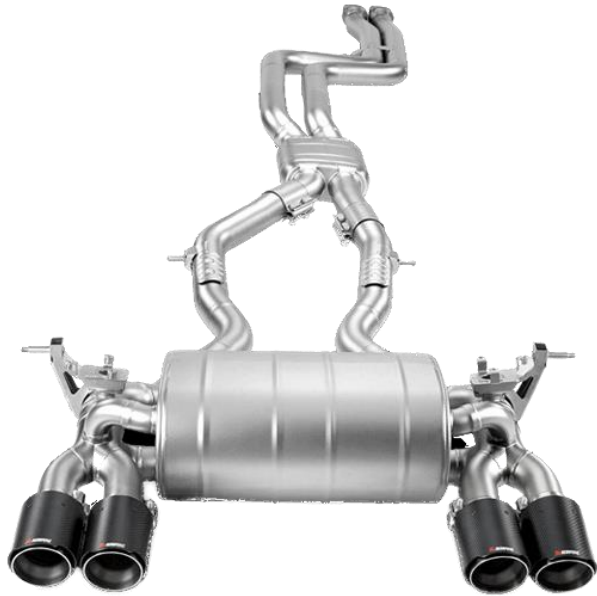

# Sistemas de Escape

**MILLTEK**  
**SPORT**

**ROAR**  
*by don silencioso*

A stylized graphic logo for 'ROAR' consisting of a dark purple circle with a white shape resembling a stylized 'R' or a car wheel, and a small purple star to its right.

120x80mm  
Recta

150x105mm  
Inclínada

150x105  
Derecha

75x130mm  
Recta

140+85mm  
Look Moto

117+85mm  
Look Moto

117mm  
Genuína

117mm  
Canto Pulido